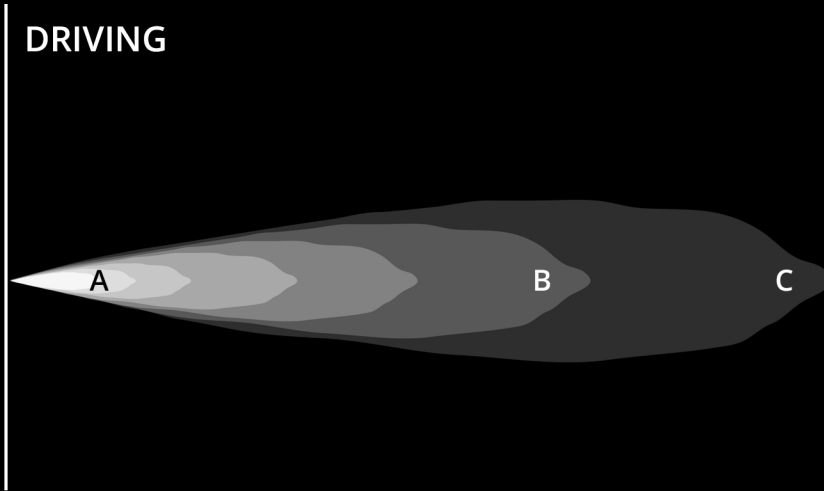

STAGE SERIES

RALLY-QUALIFIED LED LIGHTING

Isolux Graphs White Light Bar

A - lux at 10 meters
 B - Distance (m) with 1 lux
 C - Distance (m) with .25 lux

DRIVING

SIZE	PEAK BEAM INTENSITY (cd)	A	B	C
		ILLUMINANCE (lx)		
6"	47,000	470	217	434
12"	105,000	1,050	324	648
18"	145,000	1,450	381	762
30"	257,500	2,575	507	1,015
42"	350,000	3,500	592	1,183
50"	400,000	4,000	632	1,265

WIDE

SIZE	PEAK BEAM INTENSITY (cd)	A	B	C
		ILLUMINANCE (lx)		
6"	10,500	105	102	205
12"	26,250	263	162	324
18"	36,250	363	190	381
30"	64,375	644	254	507
42"	87,500	875	296	592
50"	100,000	1,000	316	632